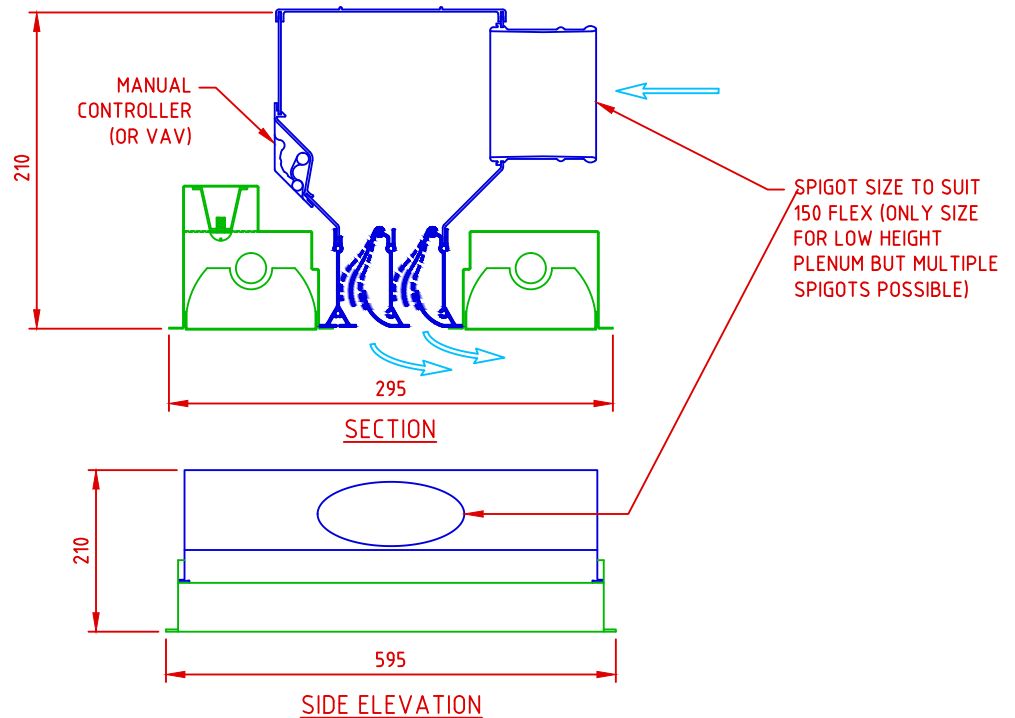

AIRLIGHT LINEAR 600x300 SYSTEM DIMENSIONS

2 WAY BLOW STANDARD HEIGHT

1 WAY BLOW LOW HEIGHT OPTION

NOTES

1. DIMENSIONS ARE IN MILLIMETRES
2. SPECIAL WIDTHS, LENGTHS AND CUSTOM DETAILS CAN BE PRODUCED TO ORDER.
NOMINAL LENGTHS ARE TO SUIT T5 FLUORESCENT TUBES (600, 900, 1200, 1500)
3. WHEN PLENUM INSULATION IS REQUIRED ADD INSULATION THICKNESS TO PLENUM HEIGHT.