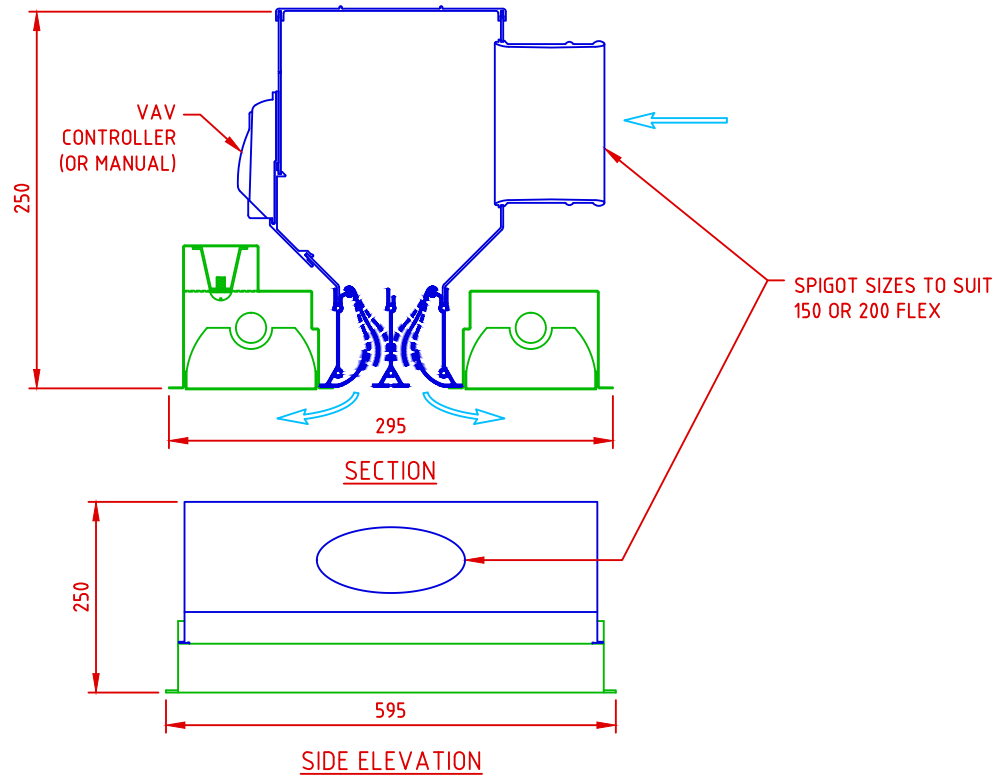

AIRLIGHT LINEAR 600x300 SYSTEM DIMENSIONS

2 WAY BLOW STANDARD HEIGHT

1 WAY BLOW LOW HEIGHT OPTION

NOTES

1. DIMENSIONS ARE IN MILLIMETRES
2. SPECIAL WIDTHS, LENGTHS AND CUSTOM DETAILS CAN BE PRODUCED TO ORDER.
NOMINAL LENGTHS ARE TO SUIT T5 FLUORESCENT TUBES (600, 900, 1200, 1500)
3. WHEN PLENUM INSULATION IS REQUIRED ADD INSULATION THICKNESS TO PLENUM HEIGHT.