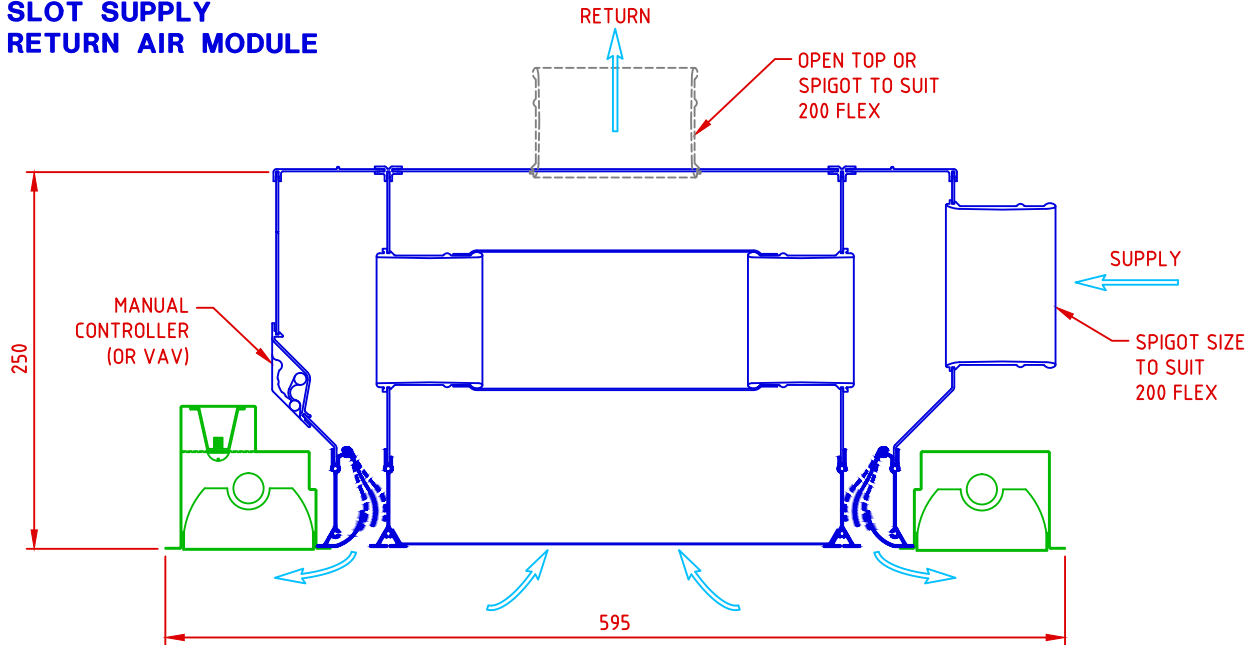

## AIRLIGHT TRILOGY 600x600 SYSTEM DIMENSIONS

### 4 SLOT SUPPLY + RETURN AIR MODULE

SEE NOTES ON PAGE 2

### 2 SLOT SUPPLY + RETURN AIR MODULE

SECTION

SIDE ELEVATION

### NOTES

1. DIMENSIONS ARE IN MILLIMETRES
2. SPECIAL WIDTHS, LENGTHS AND CUSTOM DETAILS CAN BE PRODUCED TO ORDER. NOMINAL LENGTHS ARE TO SUIT T5 FLUORESCENT TUBES (600, 900, 1200, 1500)
3. WHEN PLENUM INSULATION IS REQUIRED ADD INSULATION THICKNESS TO PLENUM HEIGHT.