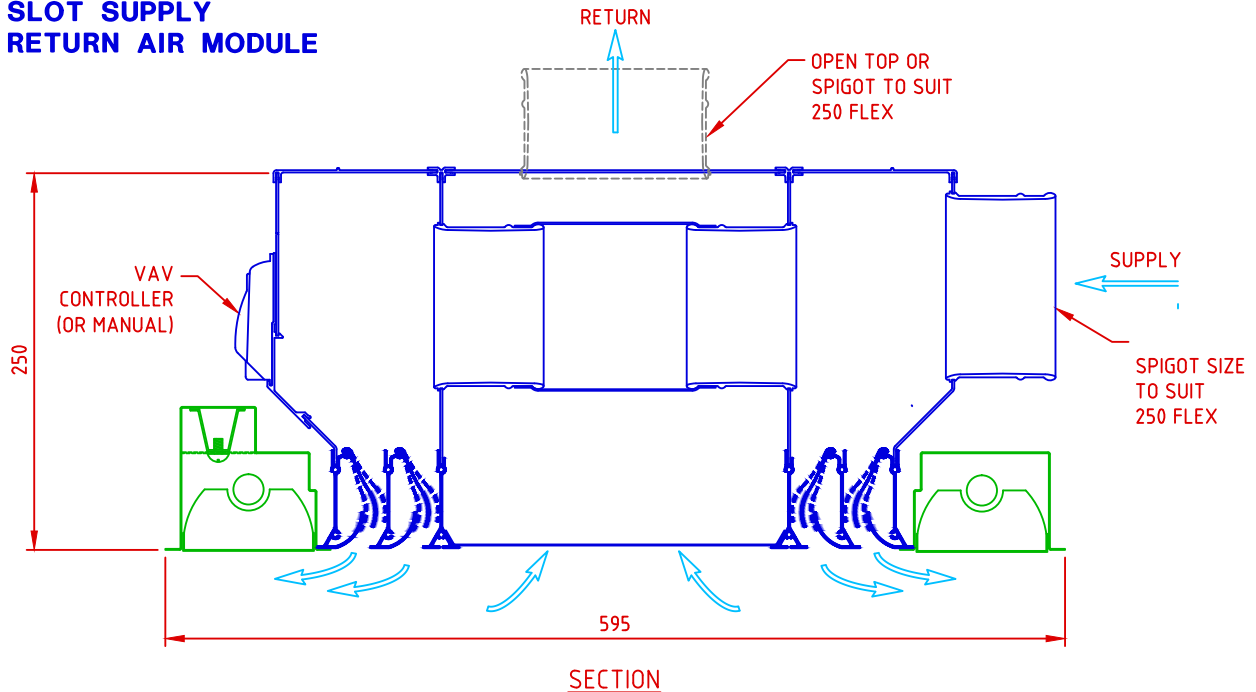

## AIRLIGHT TRILOGY 600x600 SYSTEM DIMENSIONS

### 4 SLOT SUPPLY + RETURN AIR MODULE

SEE NOTES ON PAGE 2

### 2 SLOT SUPPLY + RETURN AIR MODULE

SECTION

SIDE ELEVATION

### NOTES

1. DIMENSIONS ARE IN MILLIMETRES
2. SPECIAL WIDTHS, LENGTHS AND CUSTOM DETAILS CAN BE PRODUCED TO ORDER. NOMINAL LENGTHS ARE TO SUIT T5 FLUORESCENT TUBES (600, 900, 1200, 1500)
3. WHEN PLENUM INSULATION IS REQUIRED ADD INSULATION THICKNESS TO PLENUM HEIGHT.