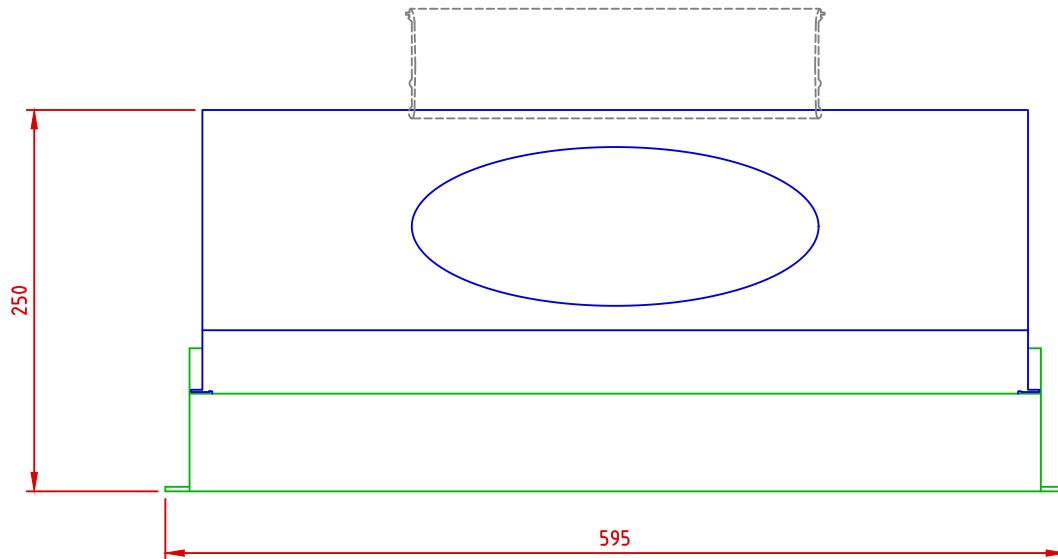

SIDE ELEVATION

NOTES

1. DIMENSIONS ARE IN MILLIMETRES
2. SPECIAL WIDTHS, LENGTHS AND CUSTOM DETAILS CAN BE PRODUCED TO ORDER. NOMINAL LENGTHS ARE TO SUIT T5 FLUORESCENT TUBES (600, 900, 1200, 1500)
3. WHEN PLENUM INSULATION IS REQUIRED ADD INSULATION THICKNESS TO PLENUM HEIGHT.