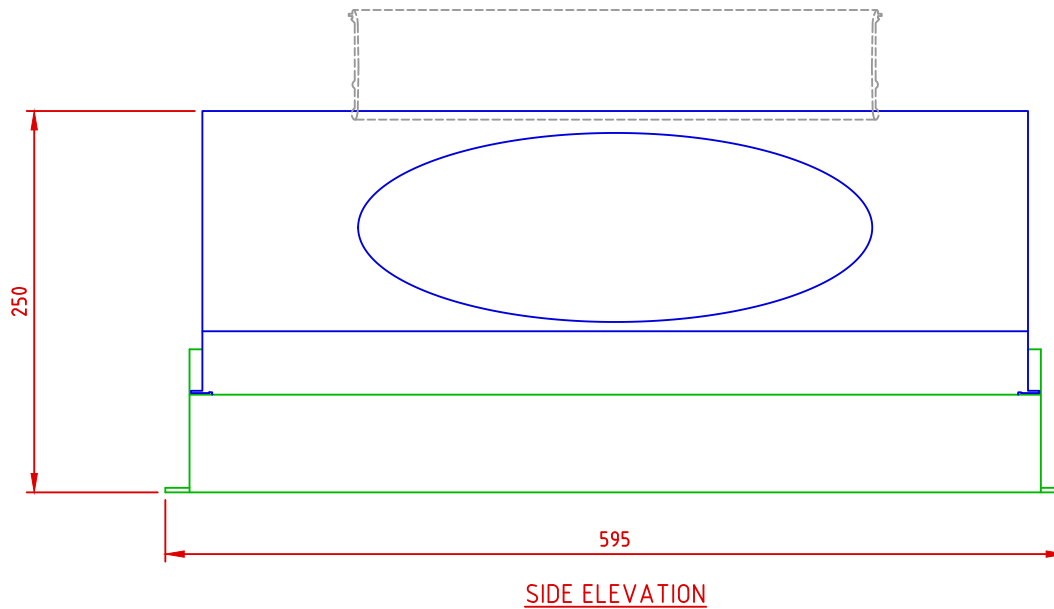

## AIRLIGHT TRILOGY 600x600 SYSTEM DIMENSIONS

### 4 SLOT SUPPLY + RETURN AIR MODULE

SEE NOTES ON PAGE 2

### NOTES

1. DIMENSIONS ARE IN MILLIMETRES
2. SPECIAL WIDTHS, LENGTHS AND CUSTOM DETAILS CAN BE PRODUCED TO ORDER. NOMINAL LENGTHS ARE TO SUIT T5 FLUORESCENT TUBES (600, 900, 1200, 1500)
3. WHEN PLENUM INSULATION IS REQUIRED ADD INSULATION THICKNESS TO PLENUM HEIGHT.